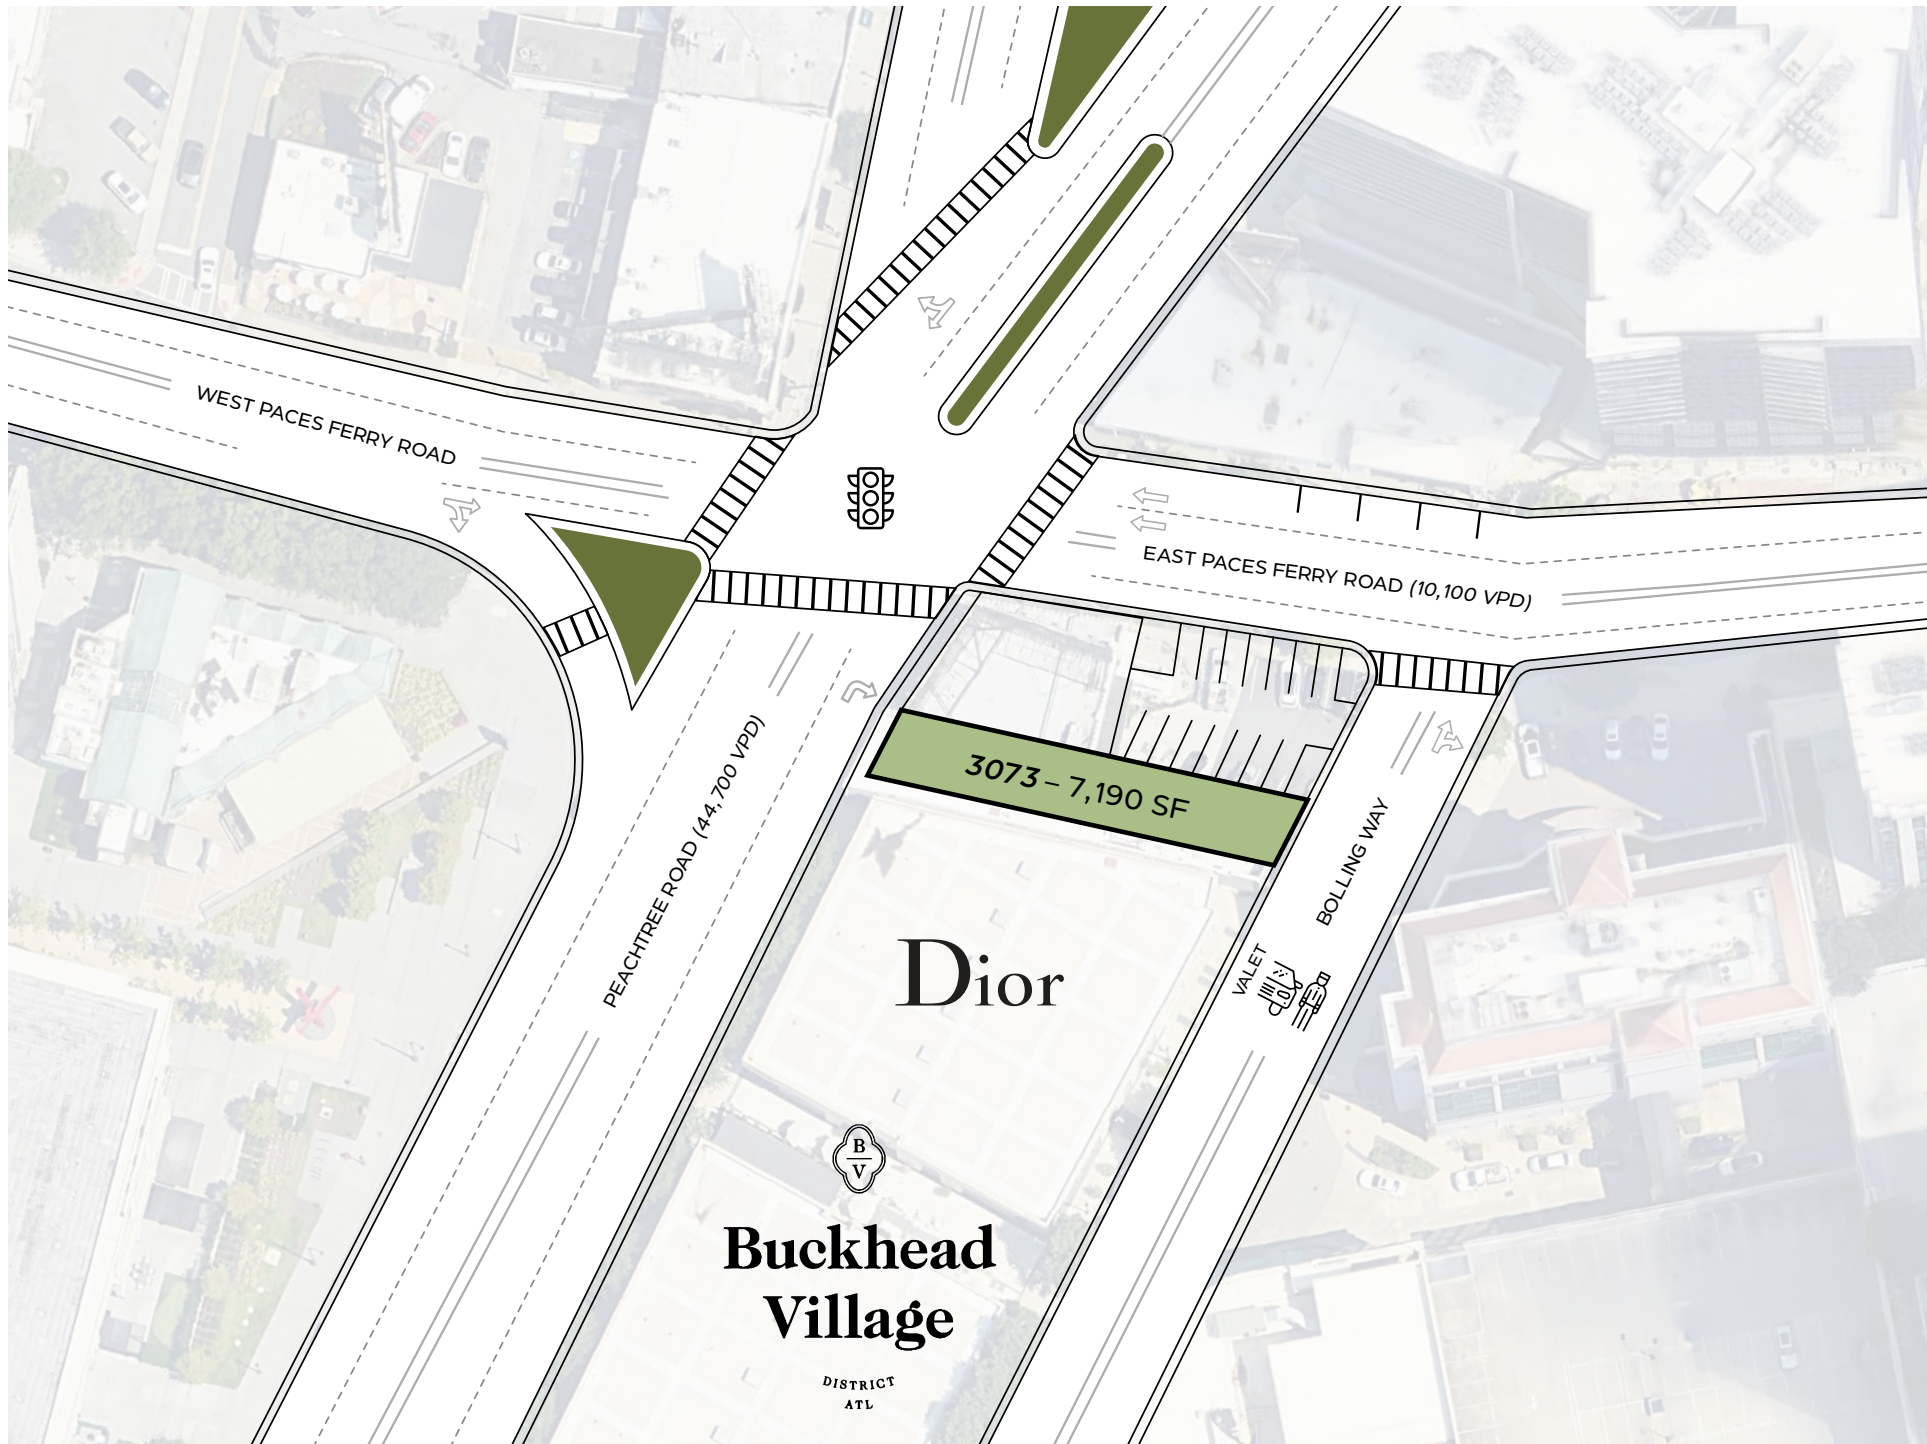

3073
Peachtree Road

BUCKHEAD VILLAGE
STREET RETAIL AVAILABLE

HEALEY WEATHERHOLTZ PROPERTIES

3073

3073 Peachtree Road is situated at the epicenter of Buckhead Village, offering frontage on both the renowned Peachtree Road and the picturesque Bolling Way. This prime location is surrounded by prestigious neighbors in Atlanta's most affluent and walkable shopping district. This unique space presents an exclusive opportunity to join other leading high-end retailers in the heart of Buckhead.

WEST PACES FERRY ROAD

EAST PACES FERRY ROAD (10,100 VPD)

PEACHTREE ROAD (44,700 VPD)

BOLLING WAY

3073 - 7,190 SF

Dior

**Buckhead
Village**

DISTRICT
ATL

WHOLE FOODS MARKET

The IBERIAN PIG

VAN MICHAEL SALON

bluemercury

jenie's

BUCKHEAD THEATRE

ST REGIS

CHOPS LOBSTER BAR

TRAVELERS TACO

THE SALTY

VISUAL COMFORT & Co.

THE CHARLES

umi

WEST PACES FERRY

PORCELANOSA

delbar MIDDLE EASTERN